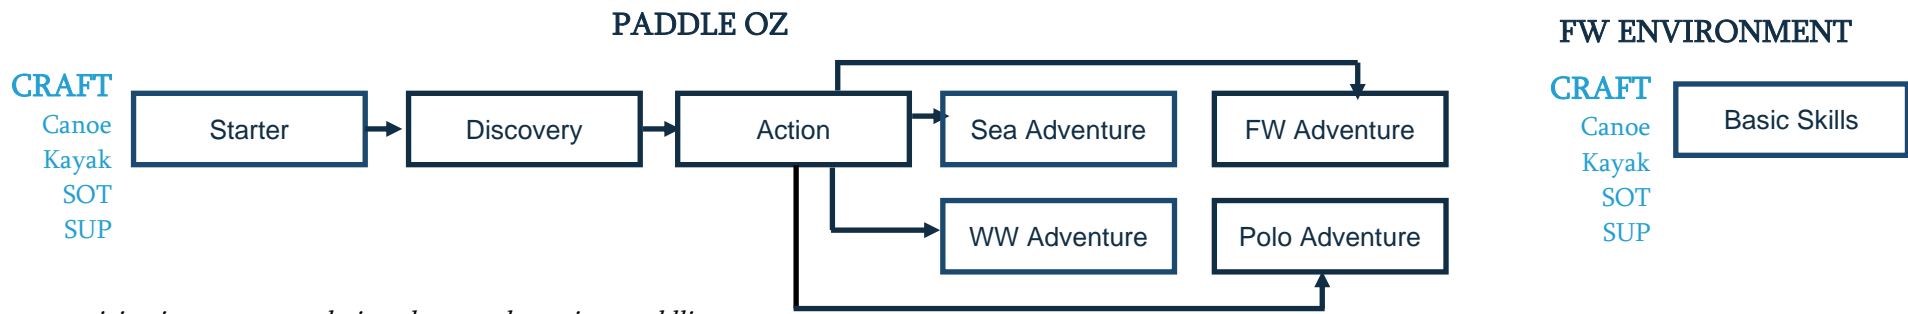

PARTICIPATION CERTIFICATES

Above the line are participation programs, designed as a pathway into paddling

QUALIFICATIONS

Leadership qualifications are processed via an NTP.
 Skills programs are to be processed via Paddle Ed