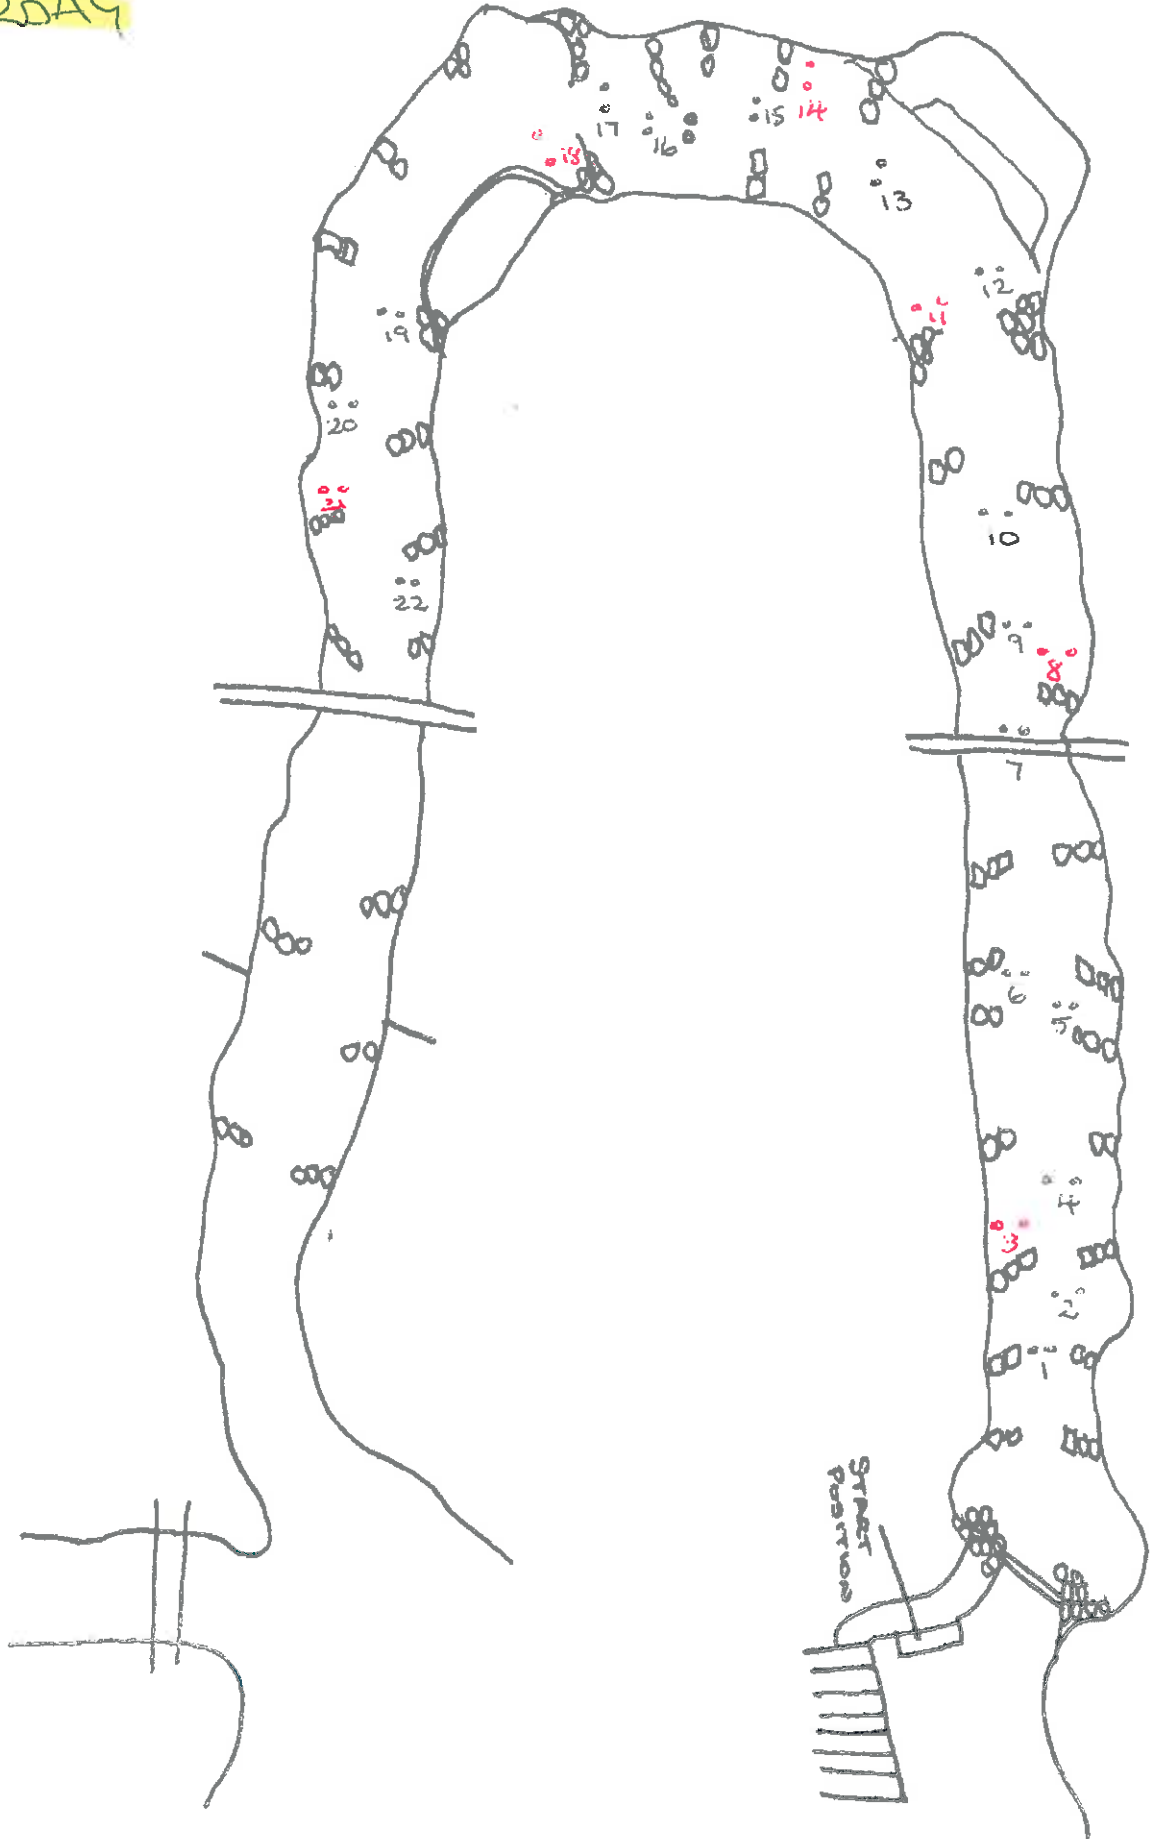

PEWRITH OPEN R 384
6-7 MARCH 2021

SATURDAY

COURSE DESIGNER
R. JEFFERY
Rob Jeffrey