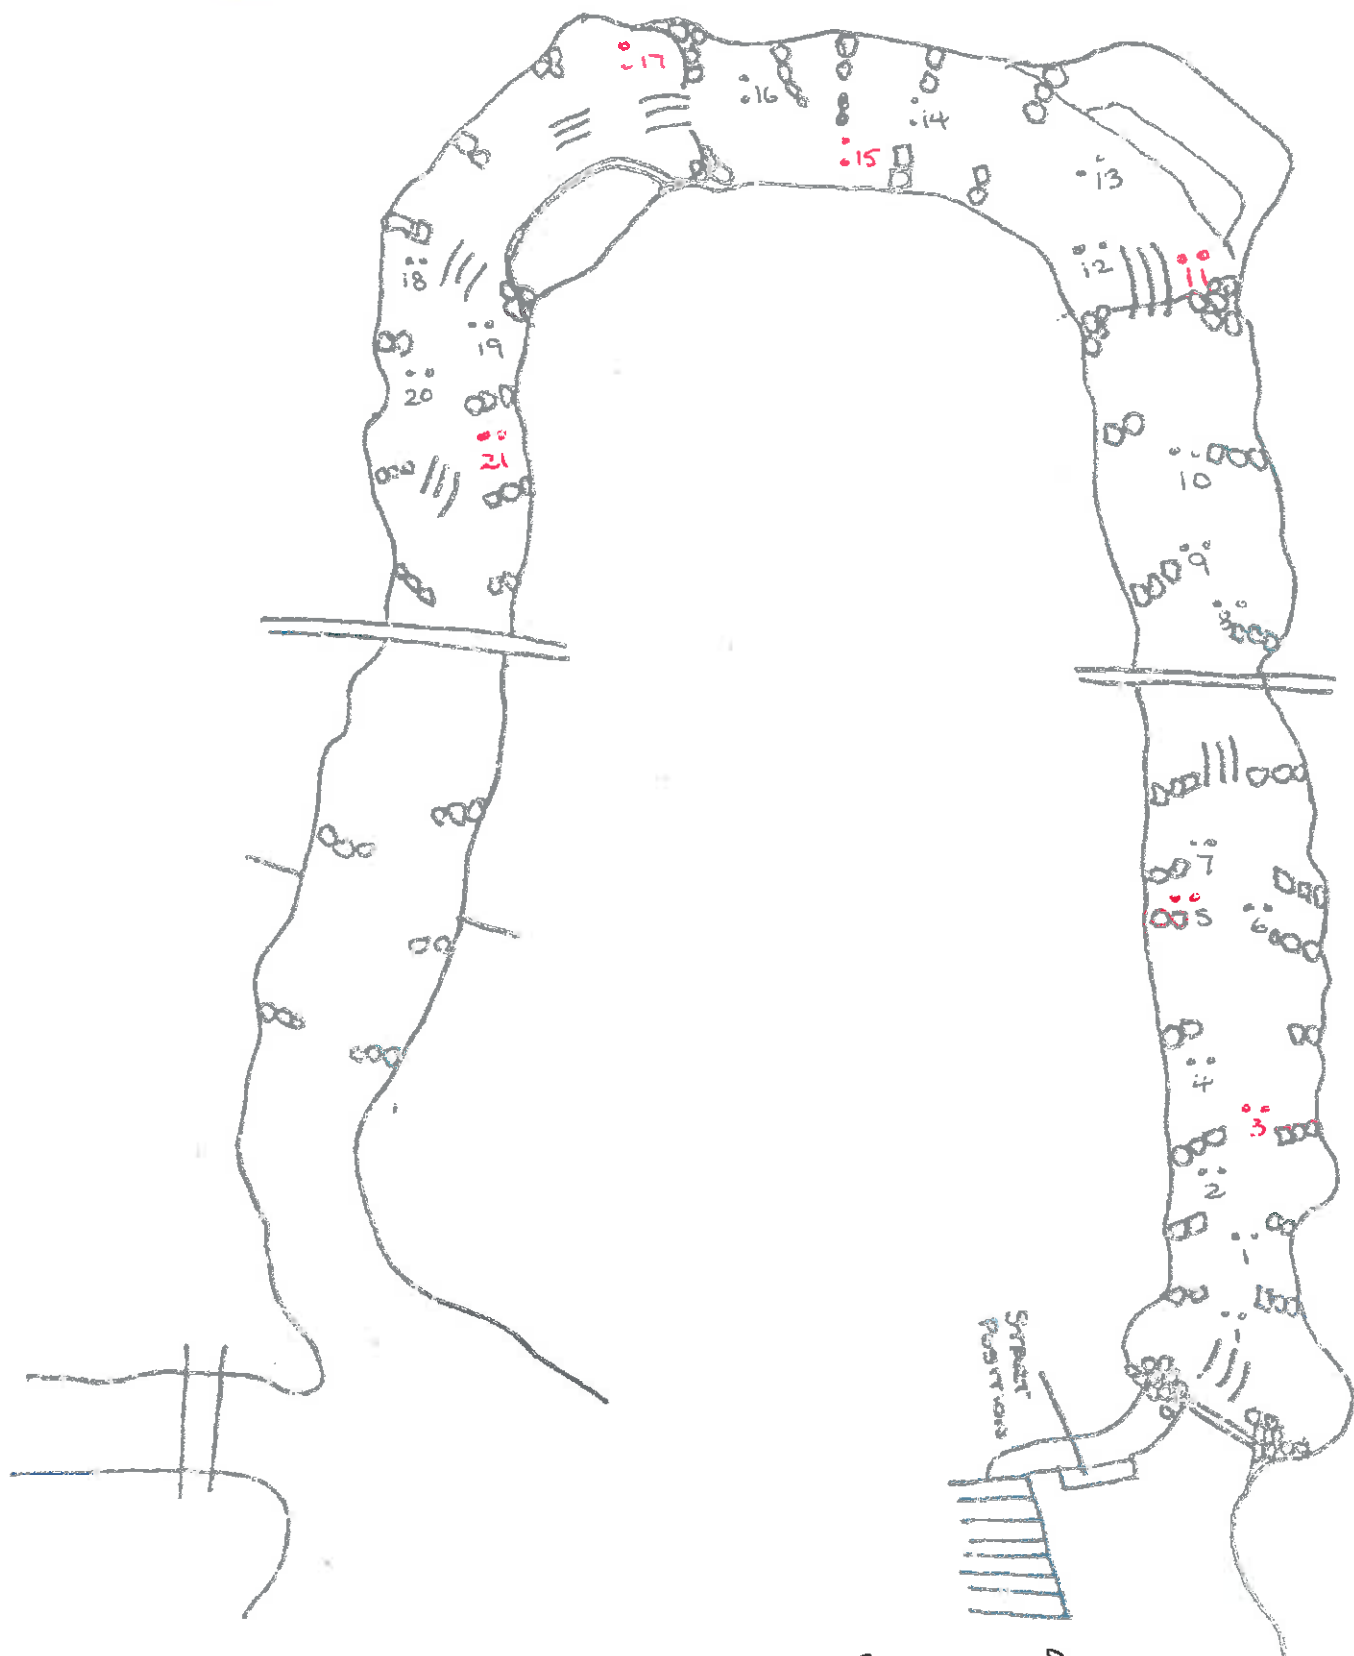

PEWRITH OPEN R 384
6-7 MARCH 2021

SUNDAY

COURSE DESIGNER

R Jeffrey

R JEFFERY